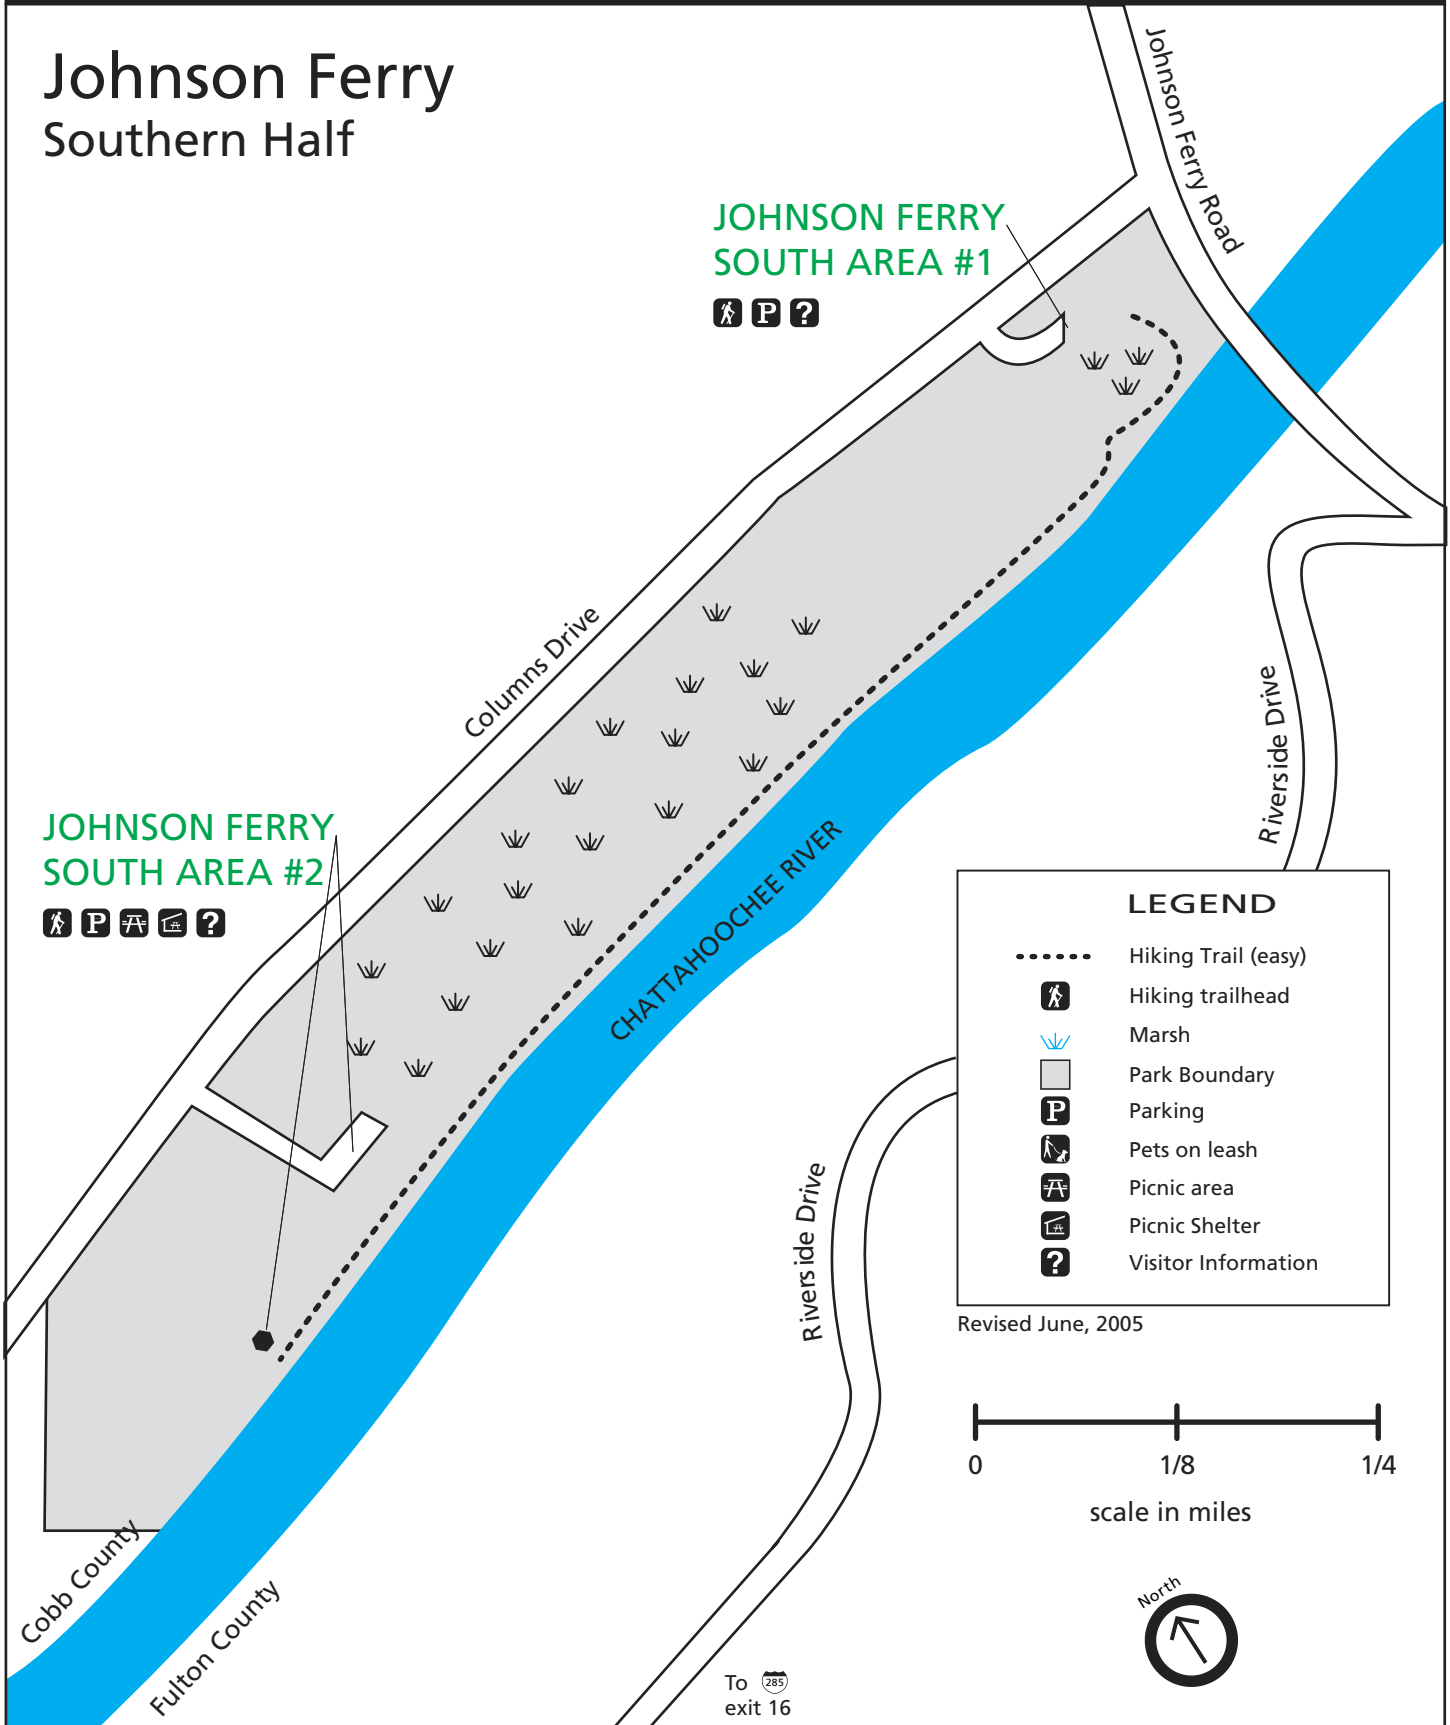

Chattahoochee River

National Park Service
U.S. Department of the Interior

Chattahoochee River
National Recreation Area
Georgia

Johnson Ferry Southern Half

JOHNSON FERRY SOUTH AREA #1

JOHNSON FERRY SOUTH AREA #2

LEGEND

- Hiking Trail (easy)
- Hiking trailhead
- Marsh
- Park Boundary
- Parking
- Pets on leash
- Picnic area
- Picnic Shelter
- Visitor Information

Revised June, 2005

To exit 16