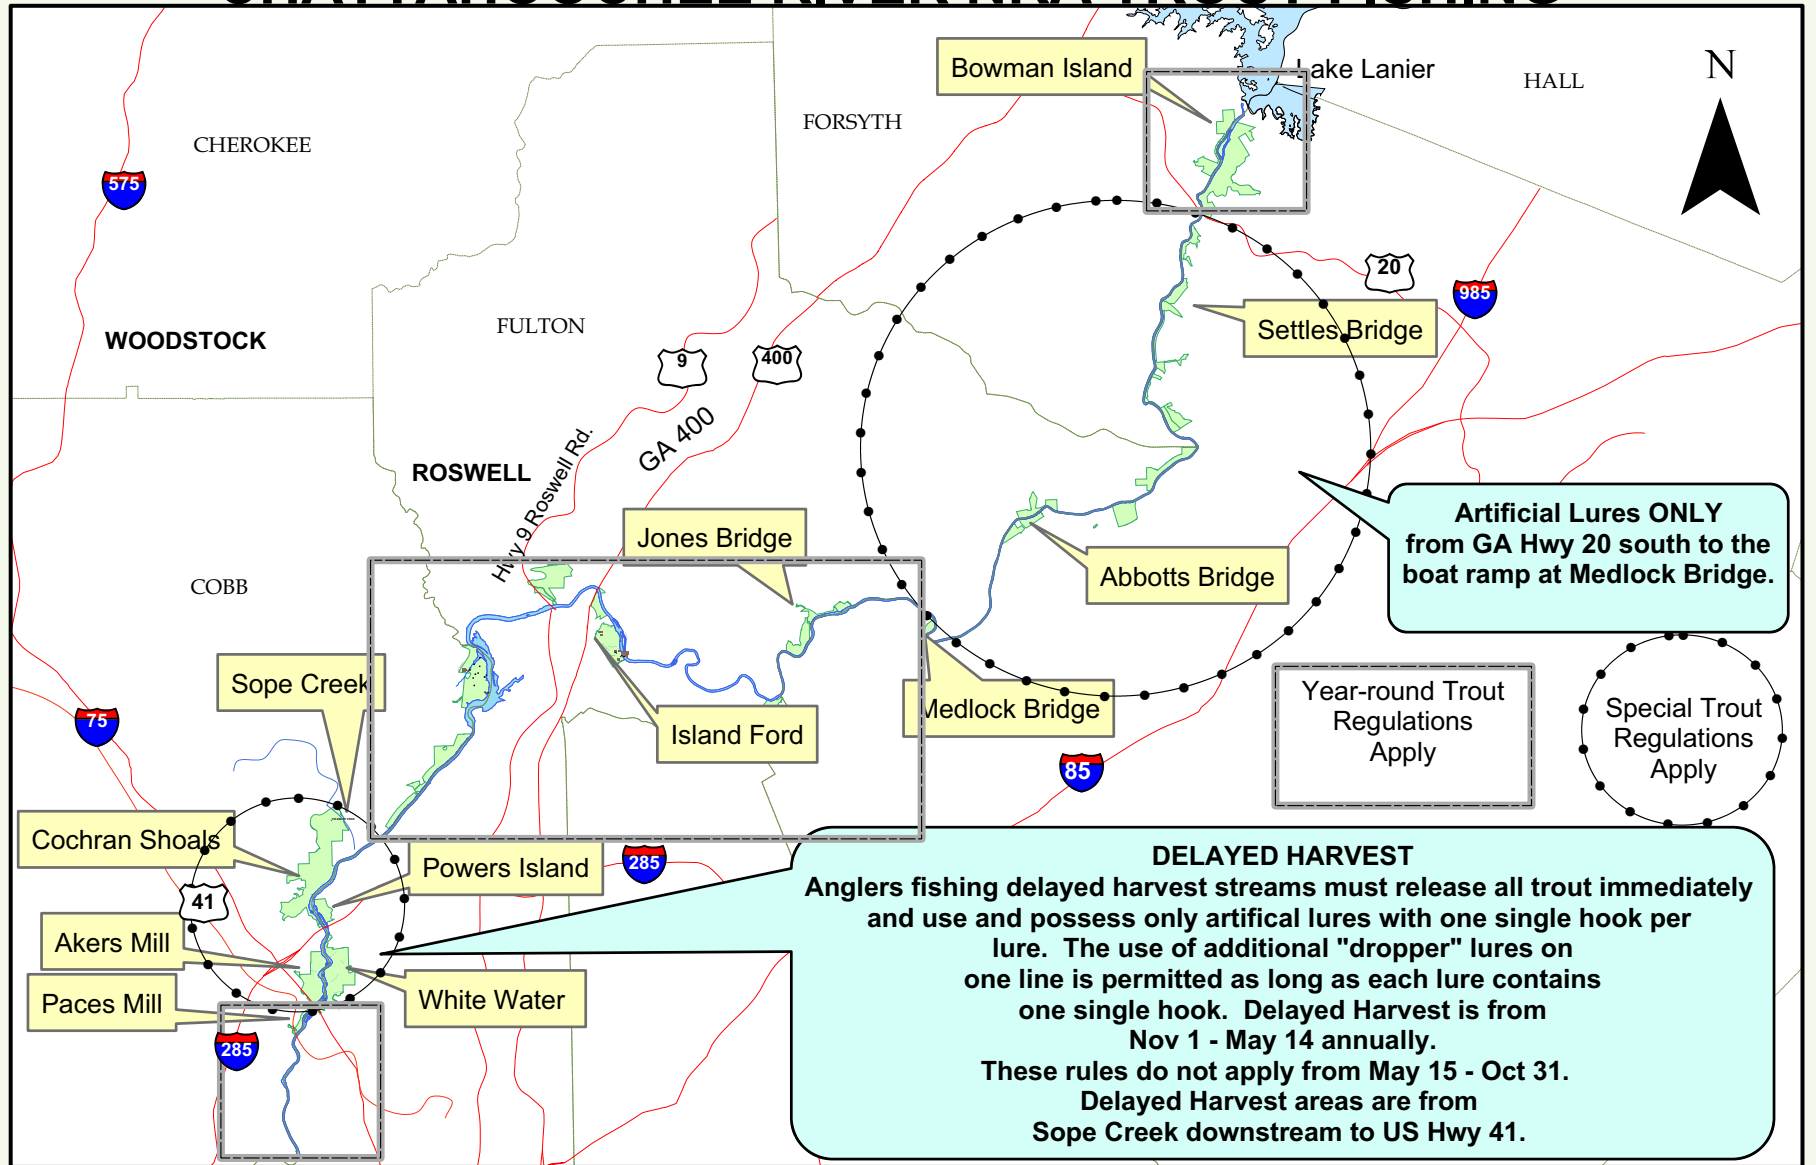

CHATTAHOOCHEE RIVER NRA TROUT FISHING

GENERAL RULES: Fishing hours are 30 minutes before sunrise to 30 minutes after sunset. Limit of eight trout. Use of only one pole that must be handheld. Live-bait may only be used down stream of Roswell Road Bridge Hwy 9. Georgia fishing license and Georgia Trout Stamp are required for all persons 16 years of age and older. All Georgia DNR fishing regulations apply. This is only a partial list of rules for complete rules and regulations please refer to WWW.GOFISHGEORGIA.COM.