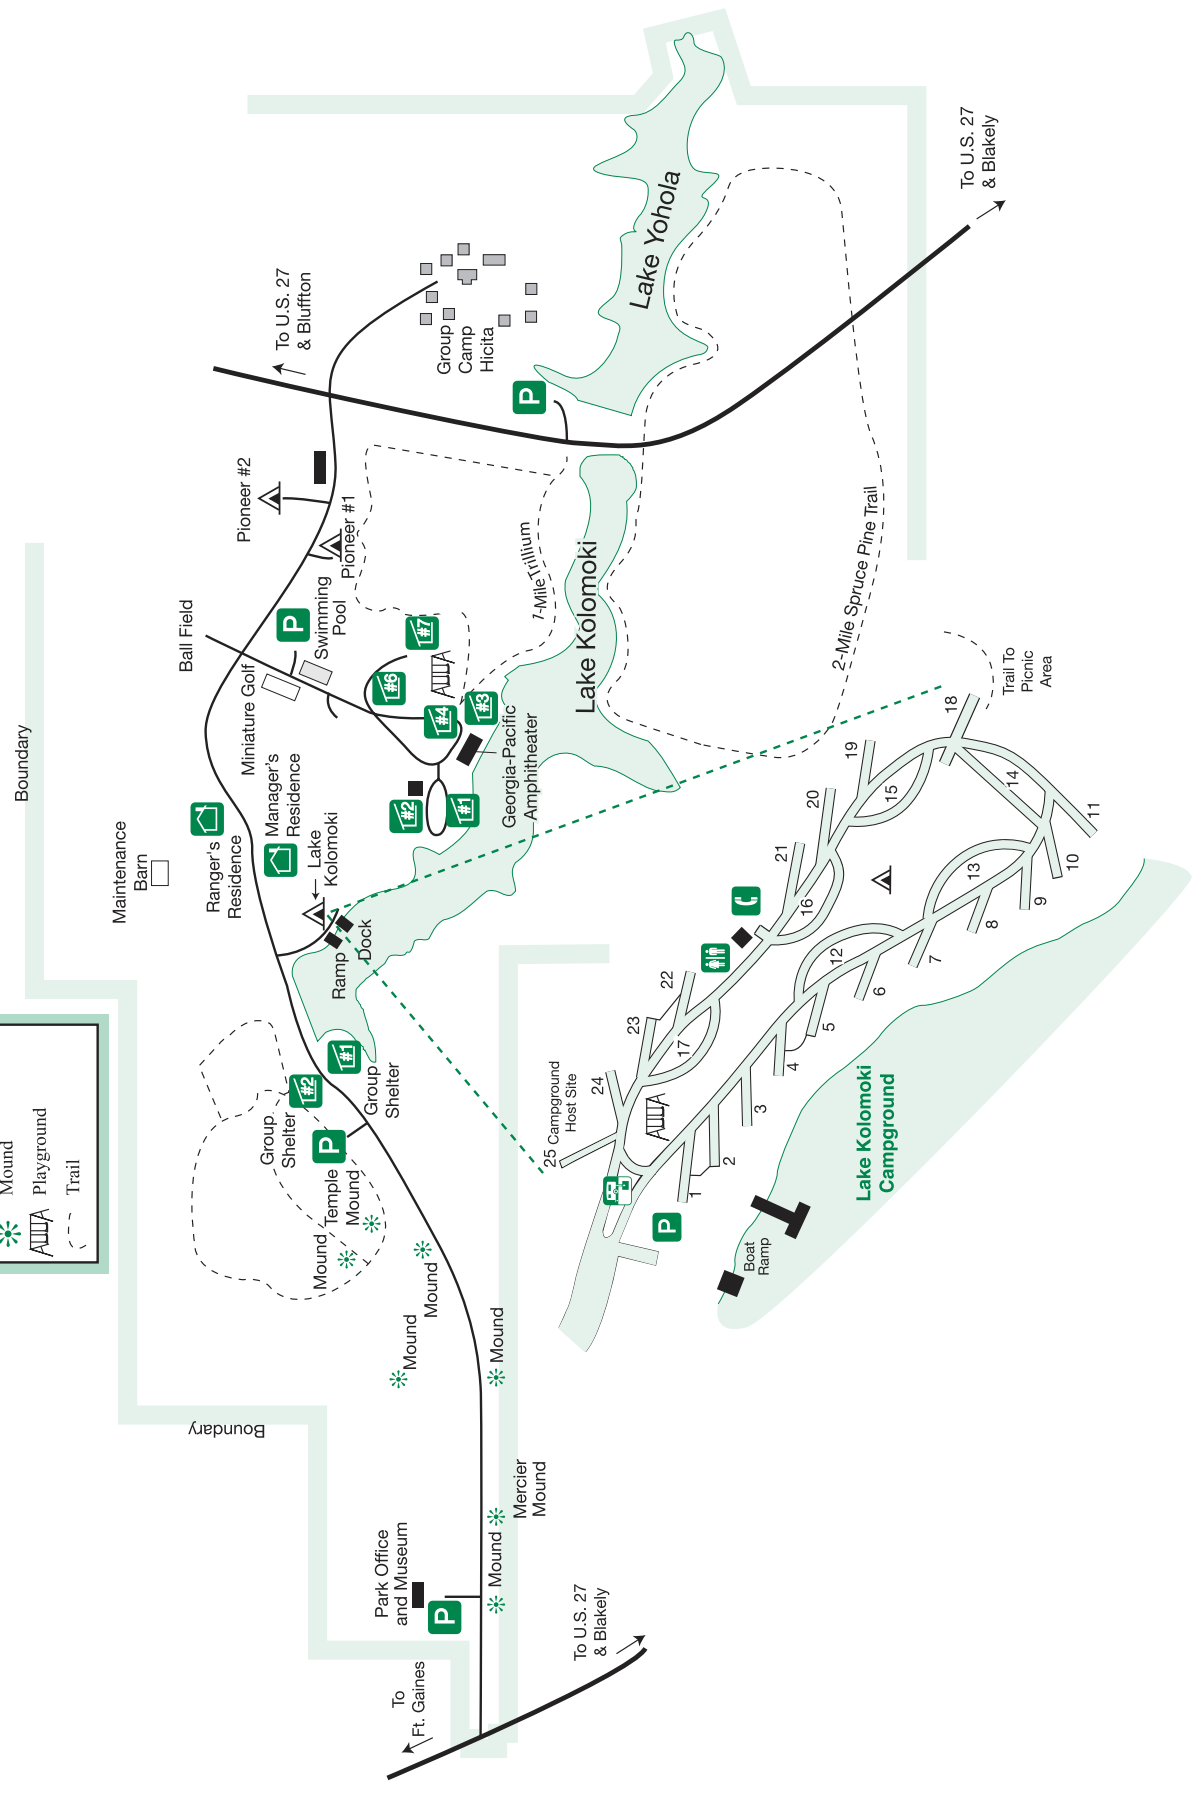

**Legend**

- Restrooms
- Phone
- Dump Station
- Parking
- Picnic Shelter
- Group Camp
- Comfort/Rest Station
- Camping
- Mound
- Playground
- Trail

To Ft. Gaines

To U.S. 27 & Blakely

To U.S. 27 & Blakely