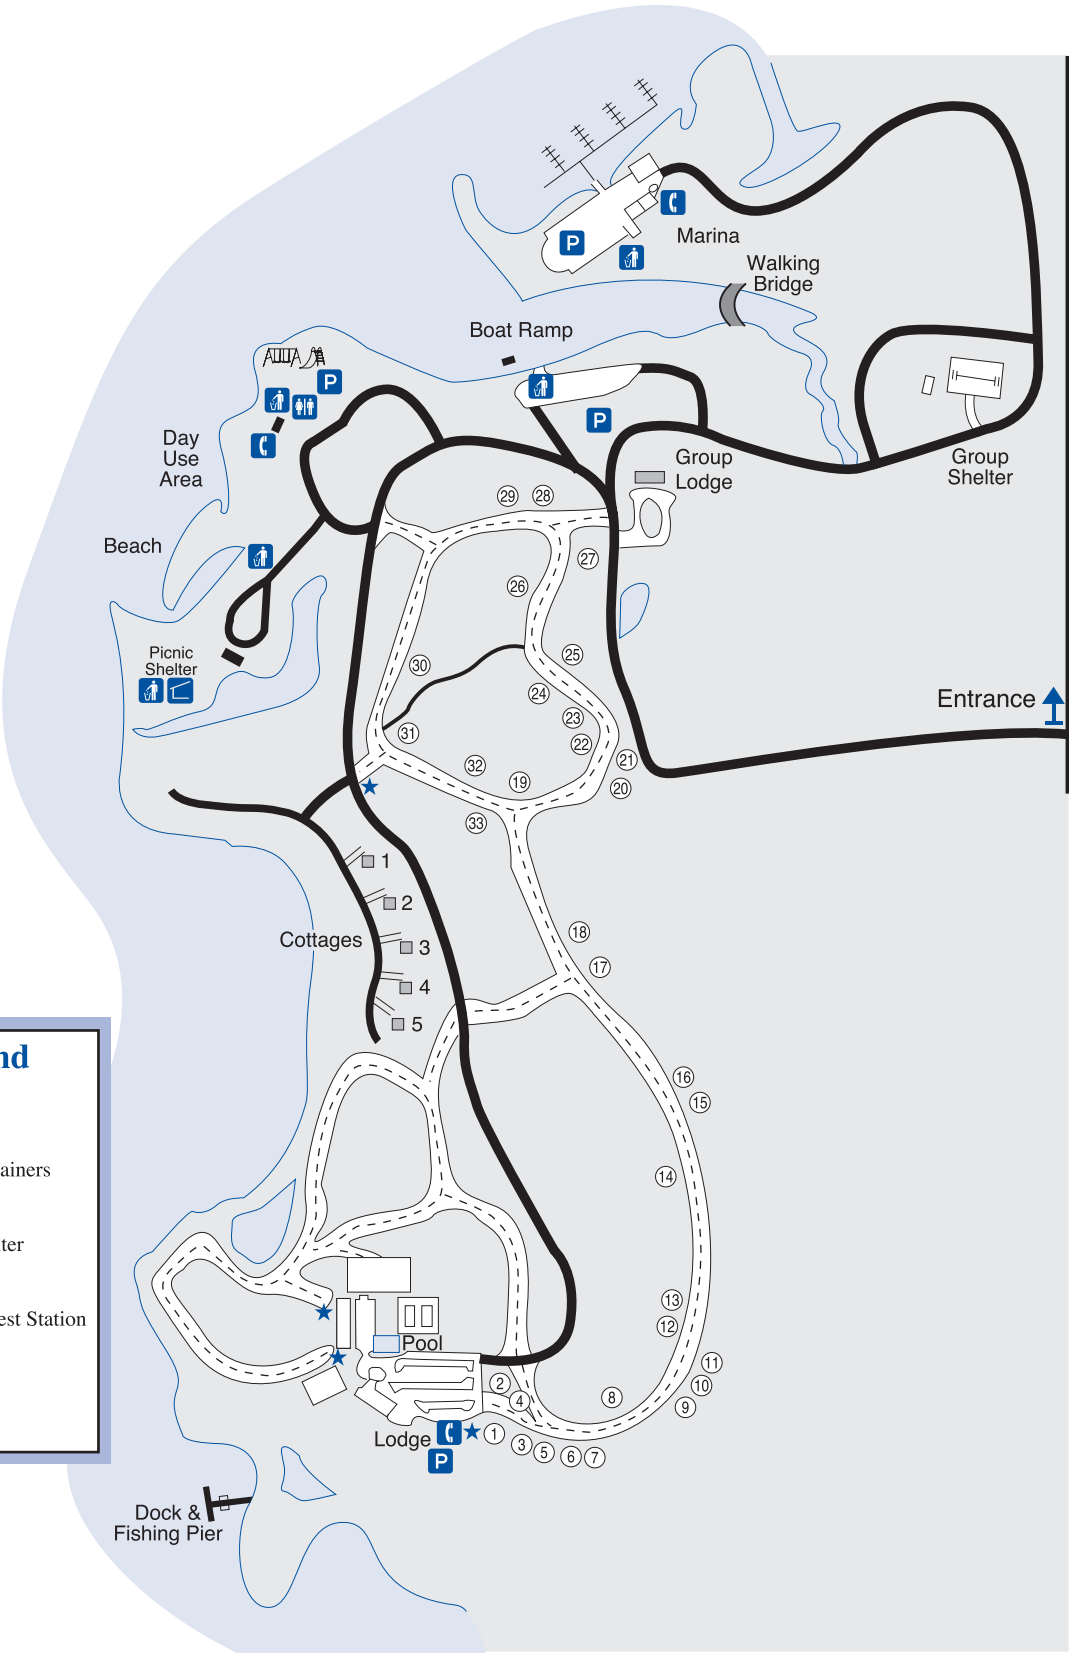

Legend

-  Restrooms
-  Phone
-  Trash Containers
-  Parking
-  Picnic Shelter
-  Cottage
-  Comfort/Rest Station
-  Trailhead
-  Trail
-  Bridge

To Golf Course

 NORTH
 Ga. Hwy. 89
 To Golf Course

Meadow Links/George T. Bagby Golf Course