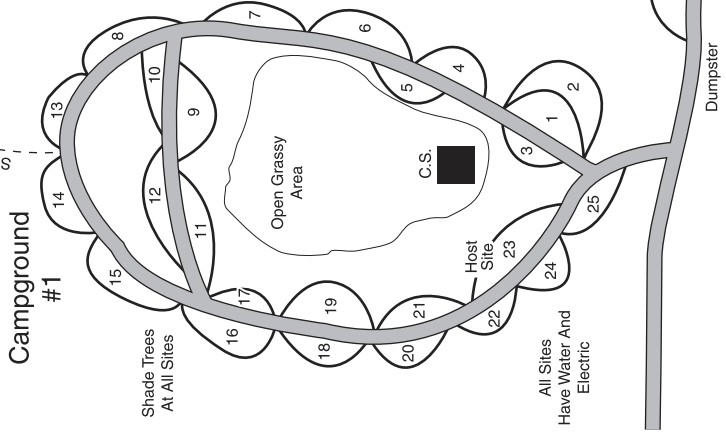

Heritage Farm

Legend

- Picnic Shelter
- Dump Station
- Playground
- Phone
- Cottage
- Comfort/Rest Station
- Camping
- Trails

Sandhill Management Area
(Habitat for Gopher Tortoises
and Harmless Indigo Snakes)