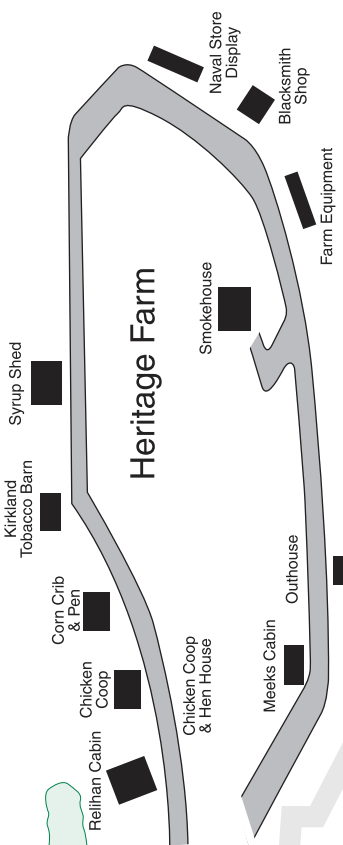

Heritage Farm

Legend

- Picnic Shelter
- Dump Station
- Playground
- Phone
- Cottage
- Comfort/Rest Station
- Camping
- Trails

Sandhill Management Area
(Habitat for Gopher Tortoises
and Harmless Indigo Snakes)