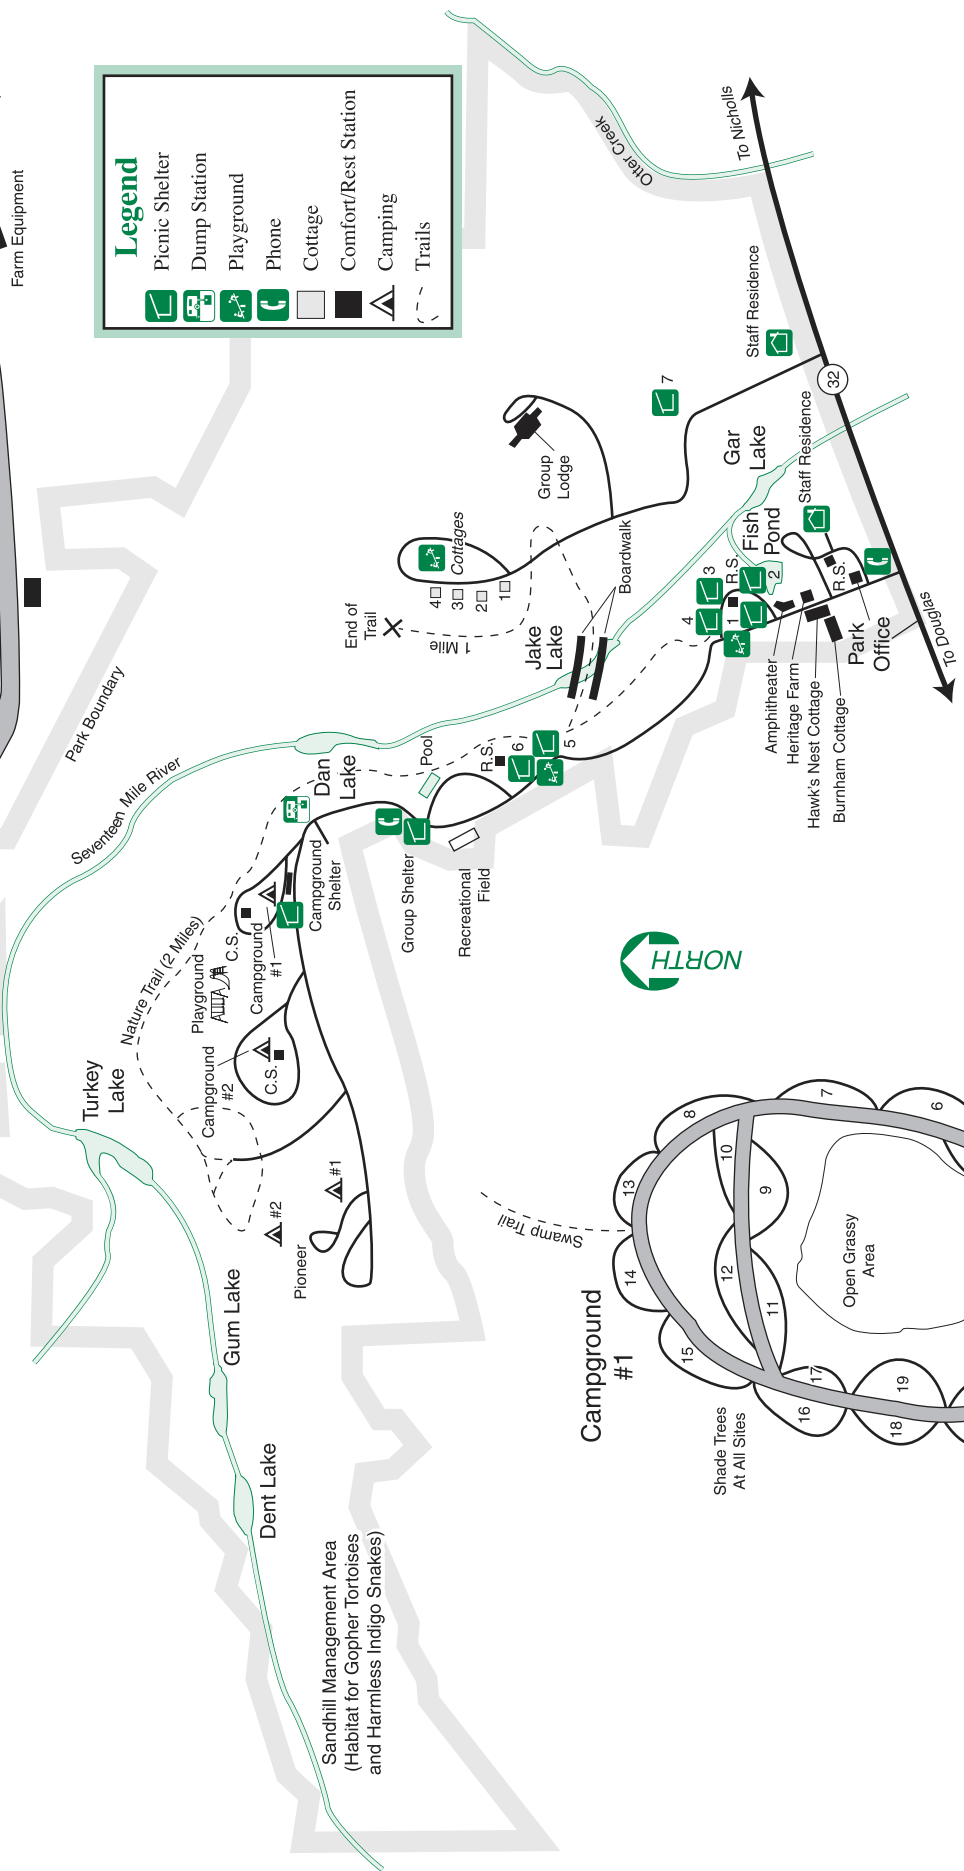

Heritage Farm

Legend

- Picnic Shelter
- Dump Station
- Playground
- Phone
- Cottage
- Comfort/Rest Station
- Camping
- Trails

Sandhill Management Area
(Habitat for Gopher Tortoises
and Harmless Indigo Snakes)