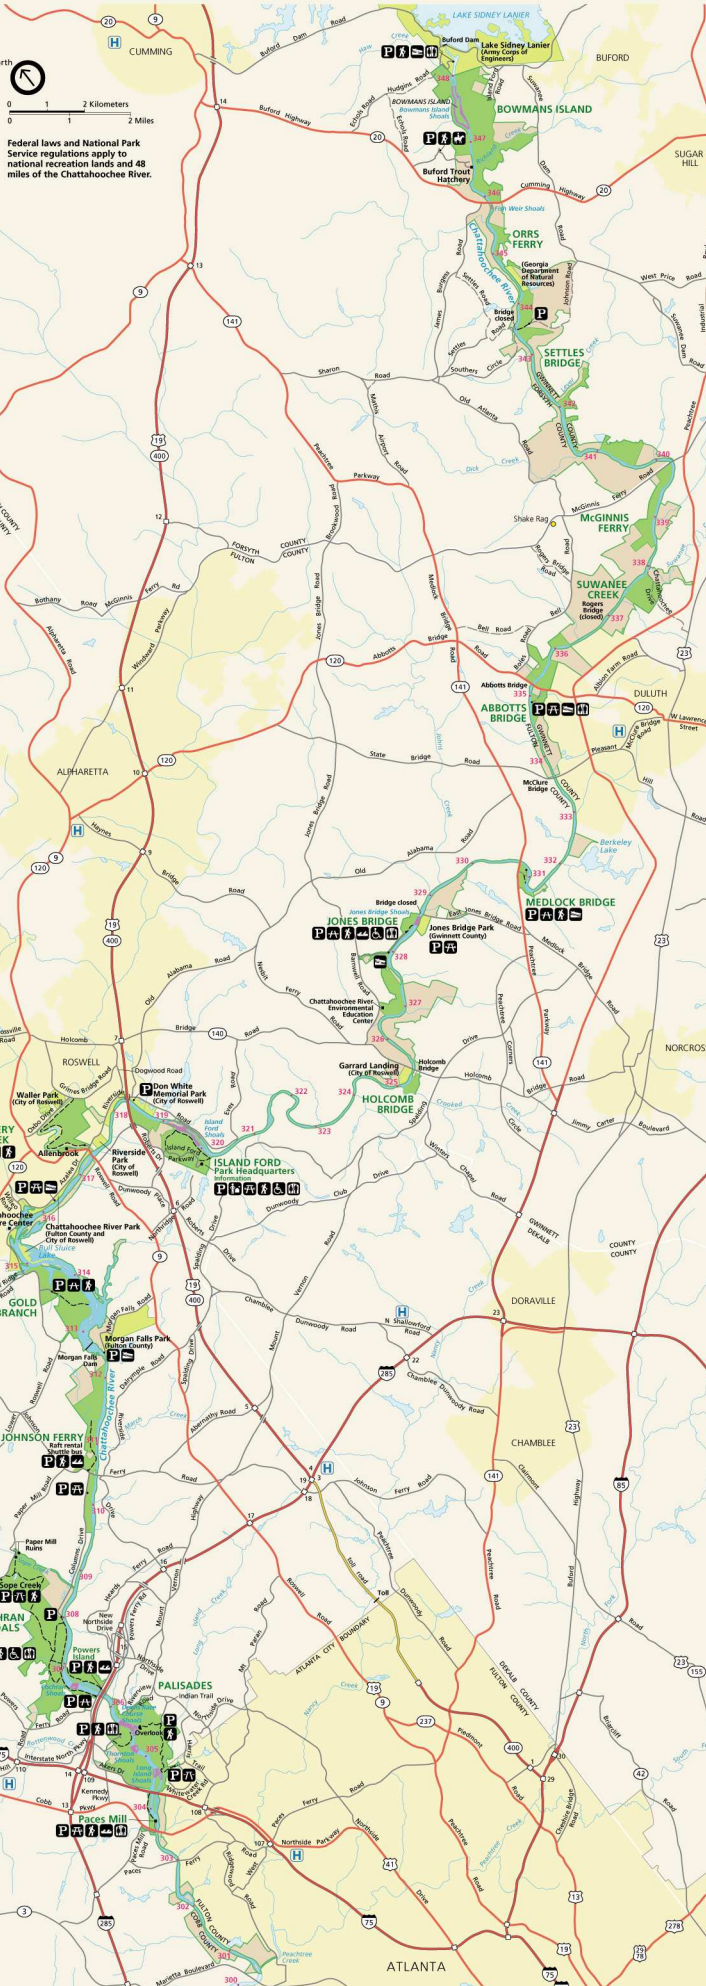

Chattahoochee River National Recreation Area

ATLANTA