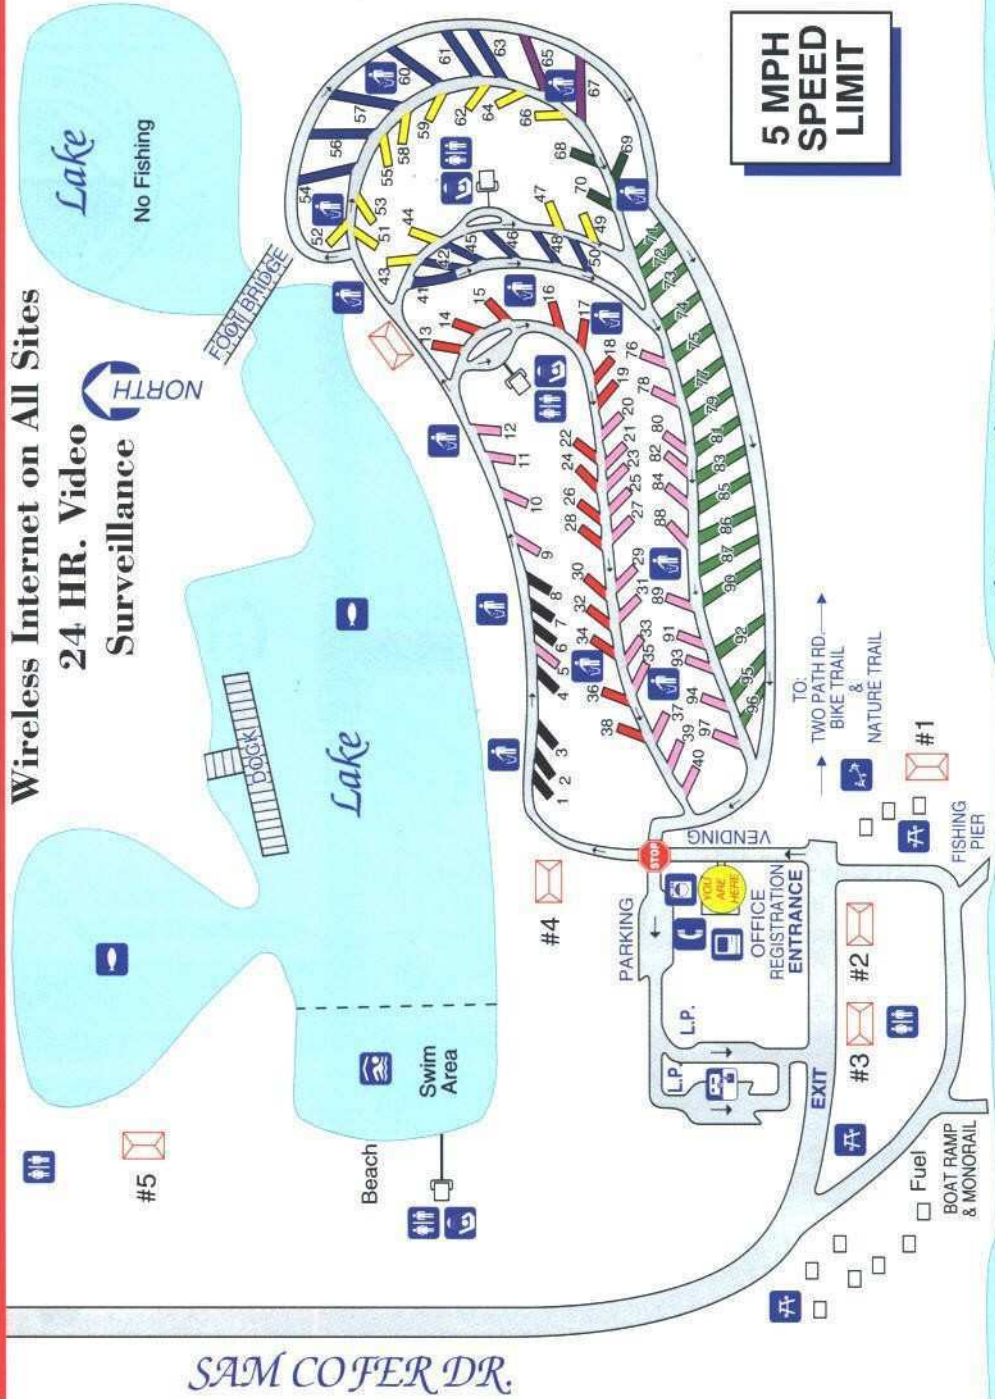

# BLYTHE ISLAND REGIONAL PARK CAMPGROUND

6616 Blythe Island Hwy. • Brunswick, GA 31523 • Glynn County  
[www.glynncounty.org/departments/parks & recreation](http://www.glynncounty.org/departments/parks&recreation) (912) 279-2812 • 1-800-343-7855

Wireless Internet on All Sites

24 HR. Video Surveillance

**LEGEND**

- Showers
- Laundry
- Restrooms
- Phone
- Swimming
- Stocked Lake
- Picnic Area
- Playground
- Dumping Station
- Pavilions
- Trash
- Email

- 50 Amp Full Hook-Ups Monthly
- 50 Amp Pull-Thru
- Pull-Thru Full Hook-Up
- 50 Amp Monthly
- 50 Amp Water & Elec.
- 50 Amp Water & Electric Pull-Thru
- 30 Amp Water & Electric

Sites 1-97 Have Cable TV