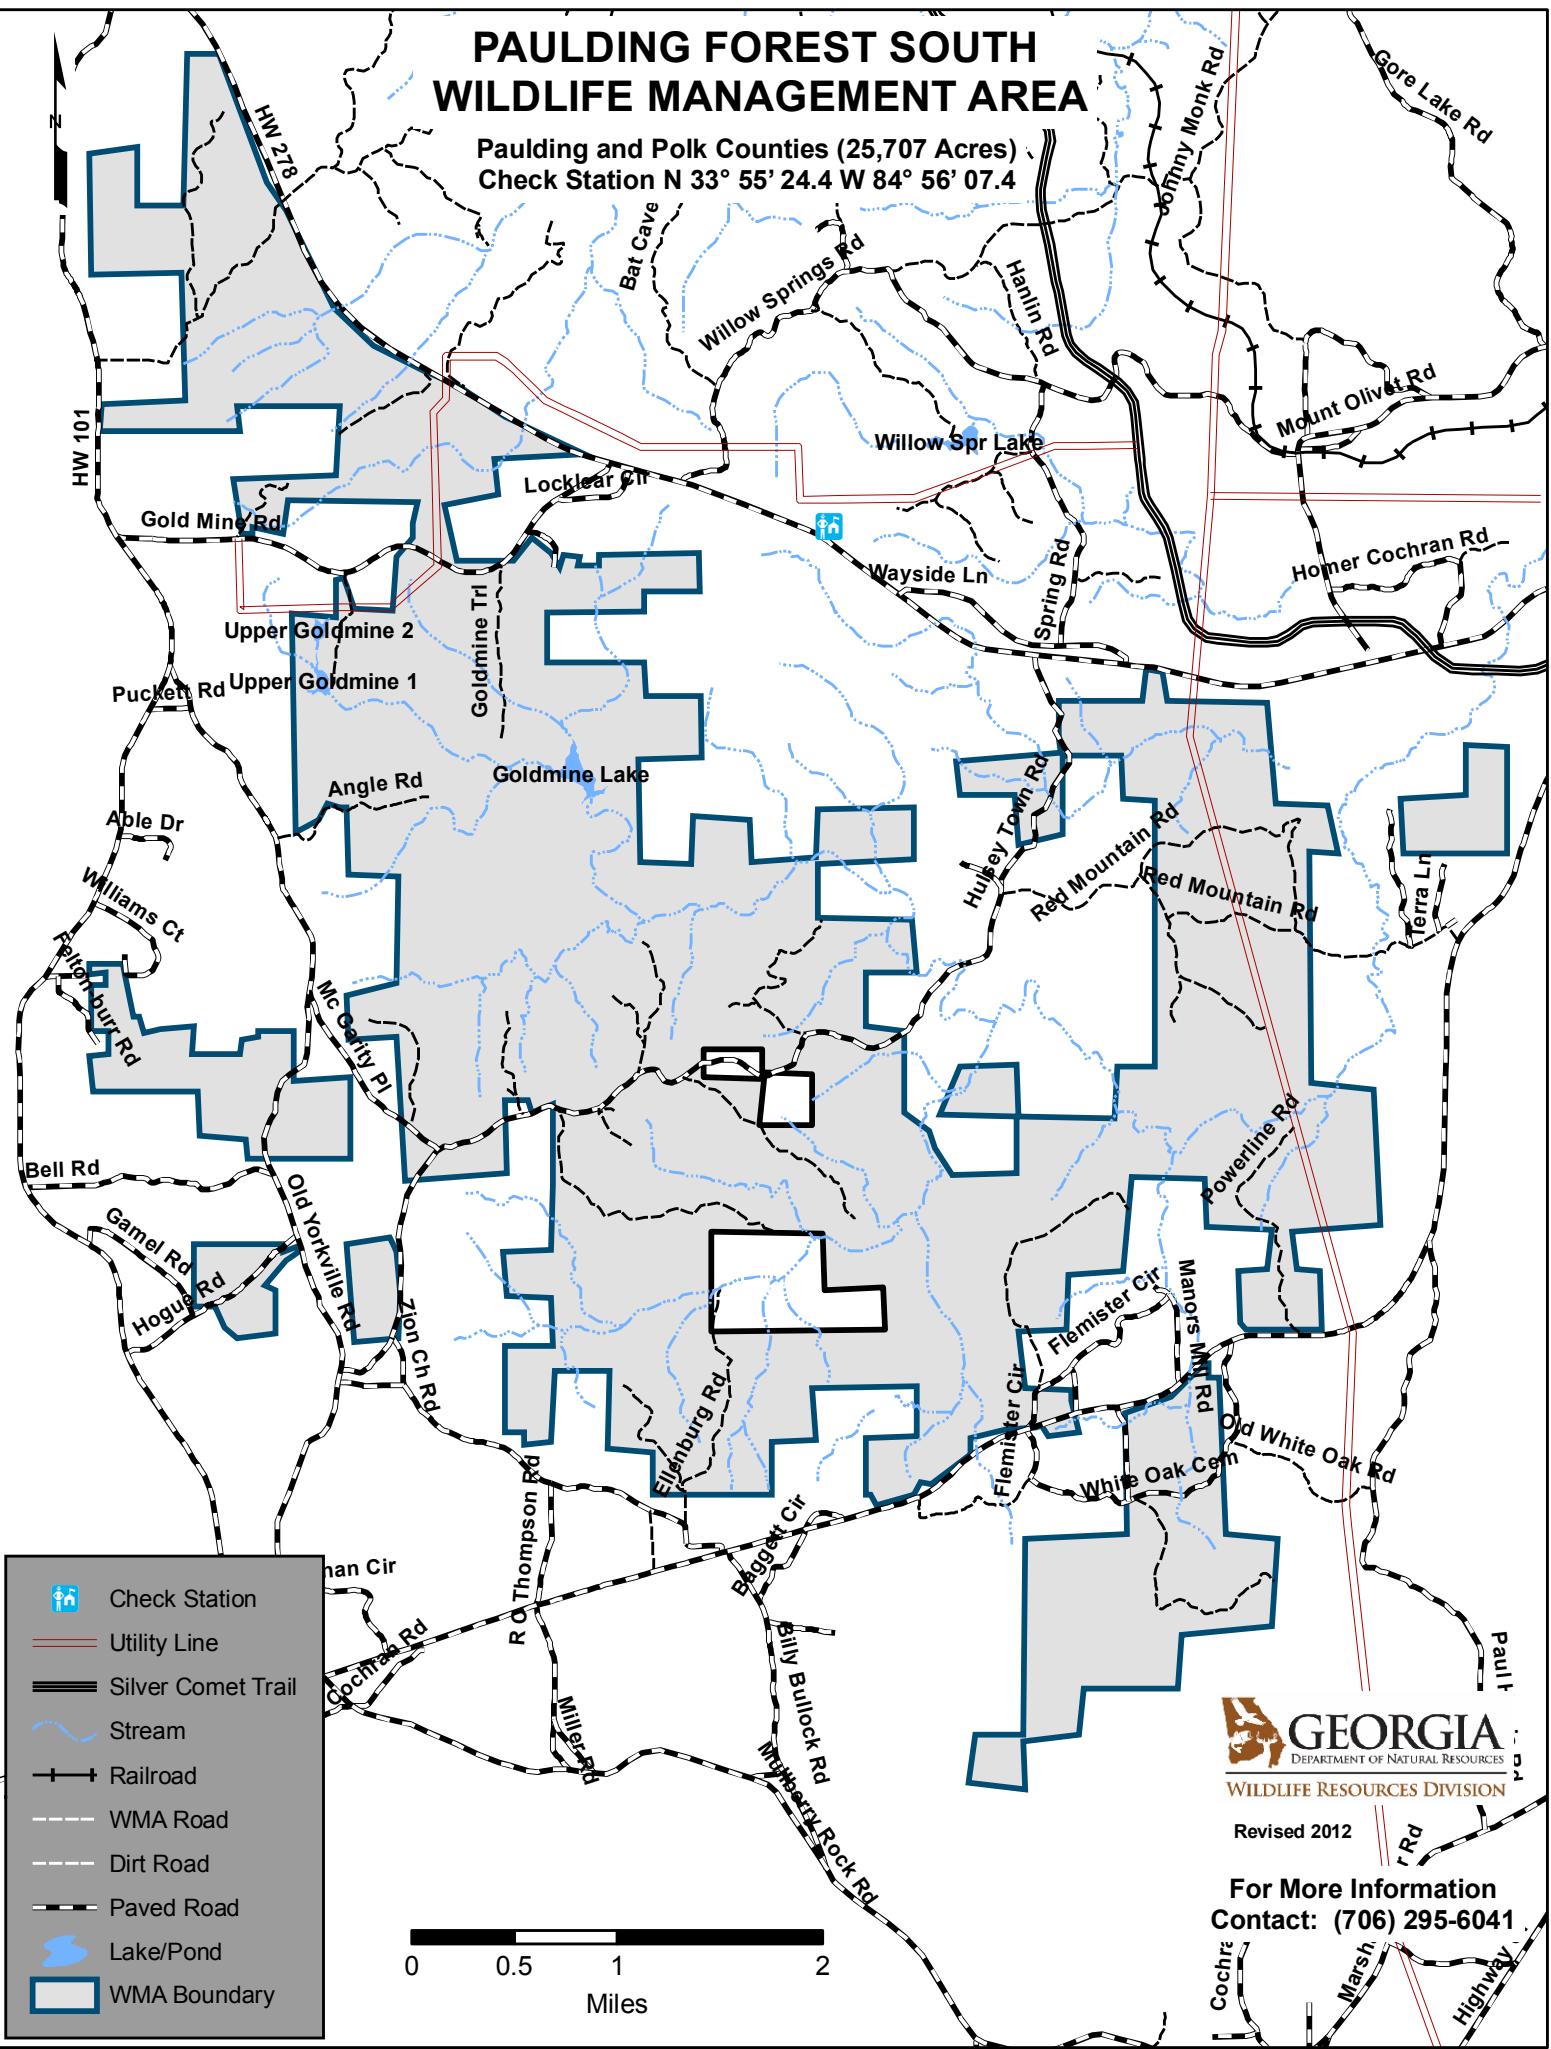

PAULDING FOREST SOUTH WILDLIFE MANAGEMENT AREA

Paulding and Polk Counties (25,707 Acres)
Check Station N 33° 55' 24.4 W 84° 56' 07.4

	Check Station
	Utility Line
	Silver Comet Trail
	Stream
	Railroad
	WMA Road
	Dirt Road
	Paved Road
	Lake/Pond
	WMA Boundary