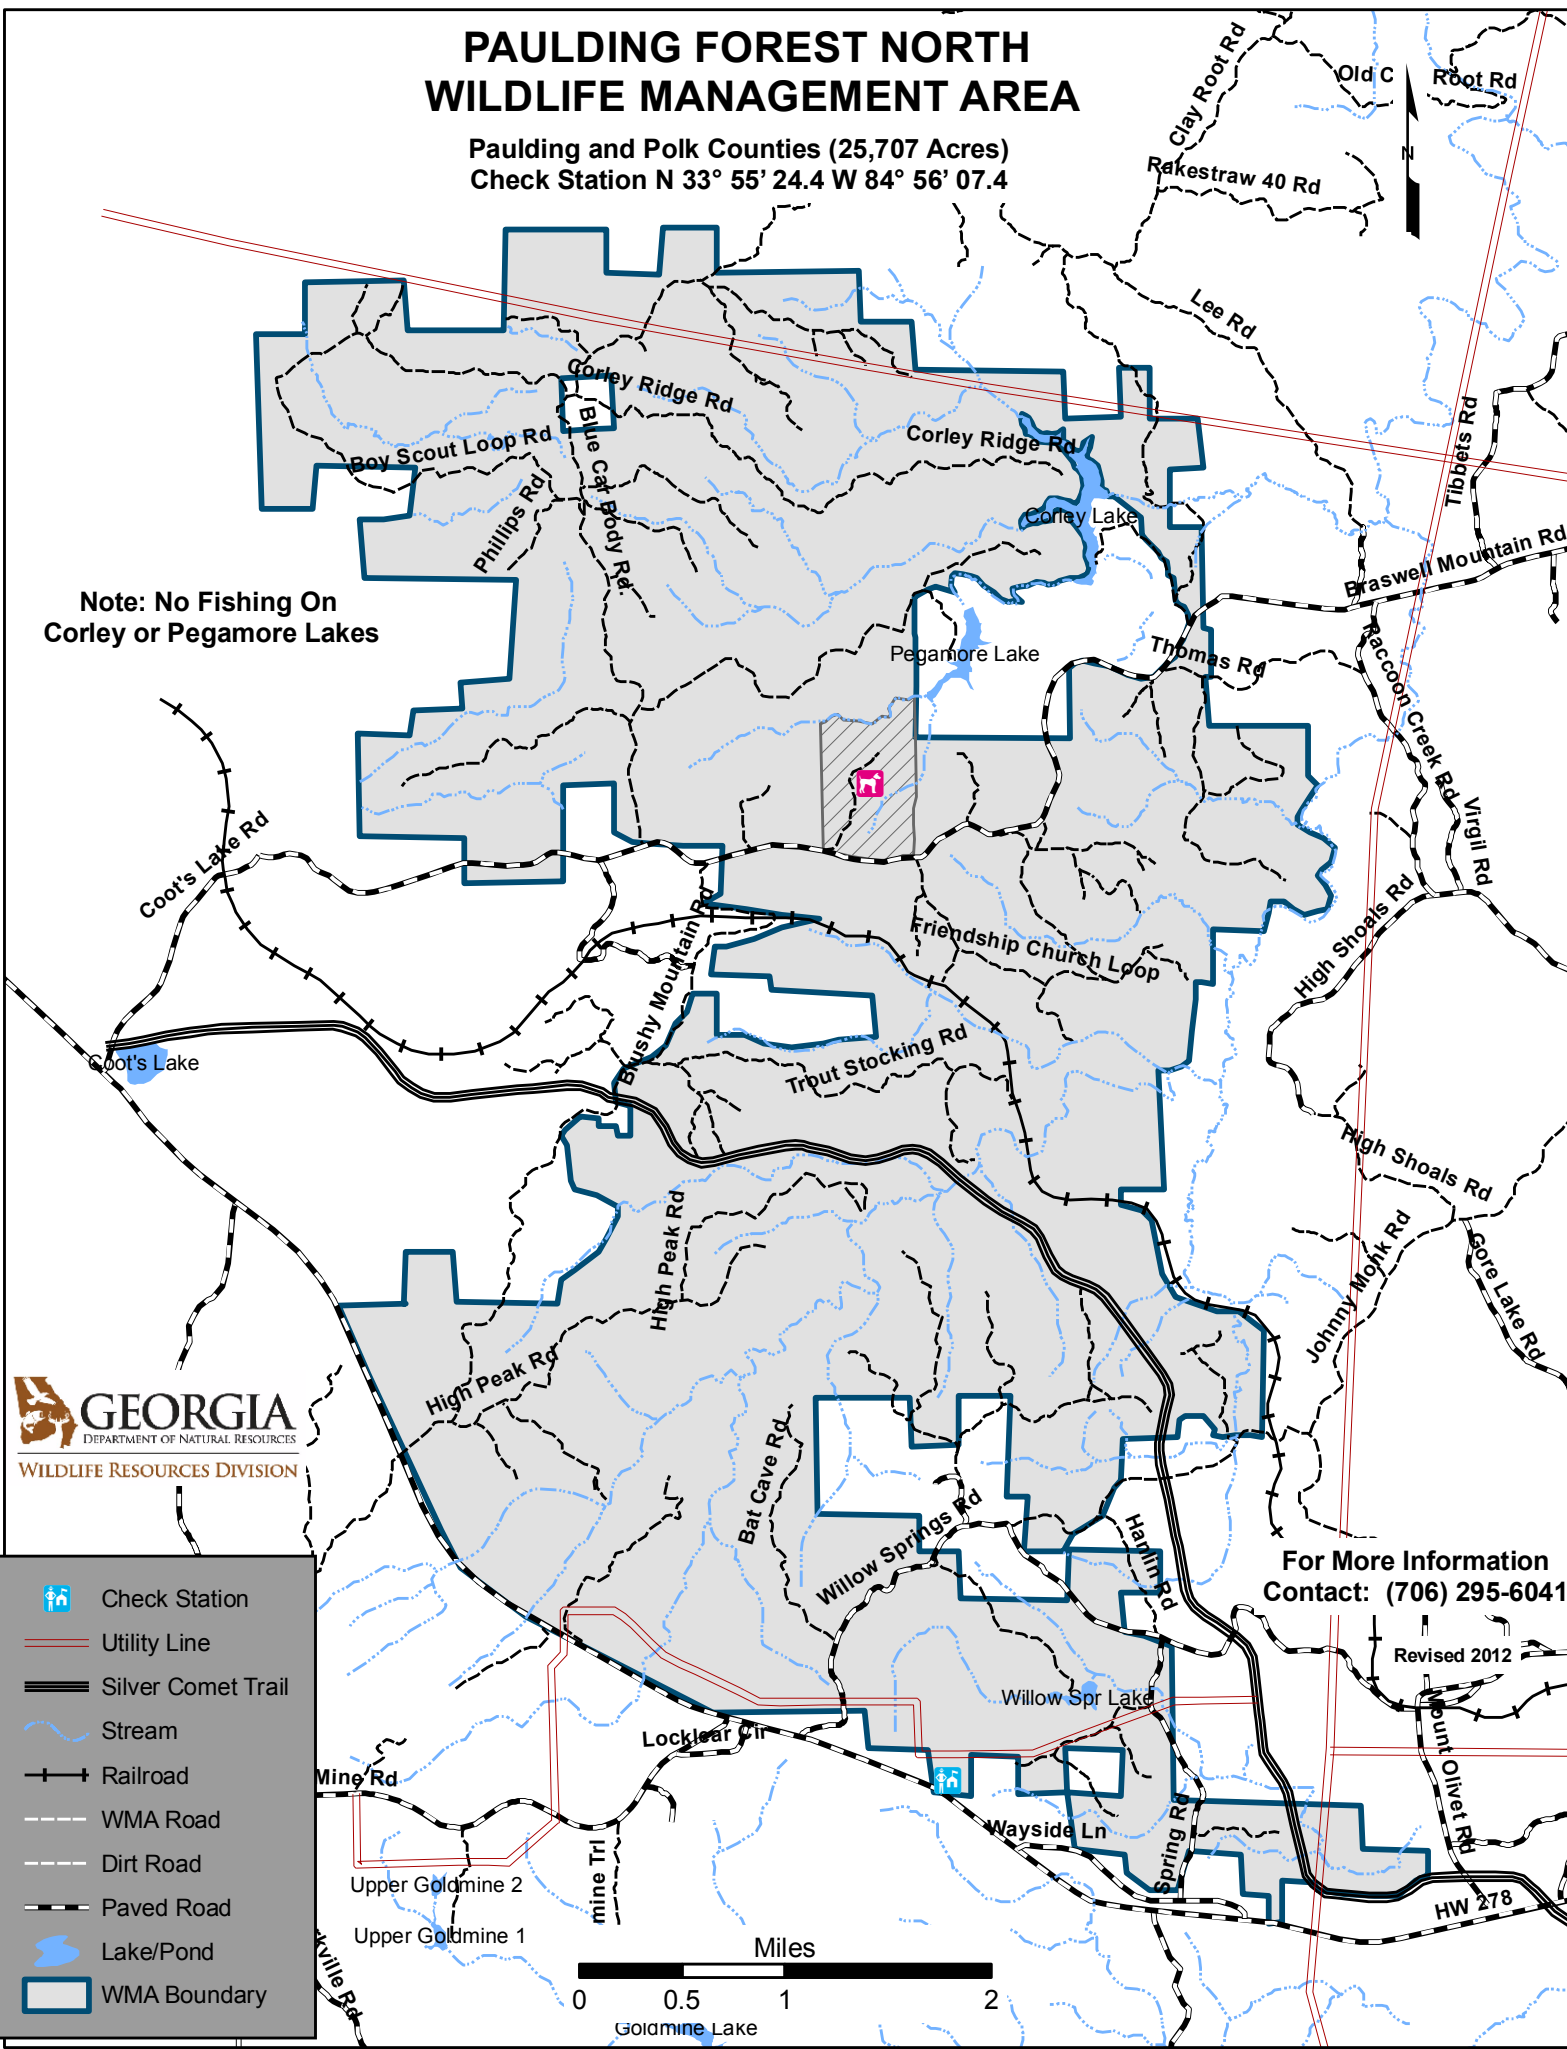

# PAULDING FOREST NORTH WILDLIFE MANAGEMENT AREA

Paulding and Polk Counties (25,707 Acres)  
Check Station N 33° 55' 24.4 W 84° 56' 07.4

Note: No Fishing On  
Corley or Pegamore Lakes

	Check Station
	Utility Line
	Silver Comet Trail
	Stream
	Railroad
	WMA Road
	Dirt Road
	Paved Road
	Lake/Pond
	WMA Boundary