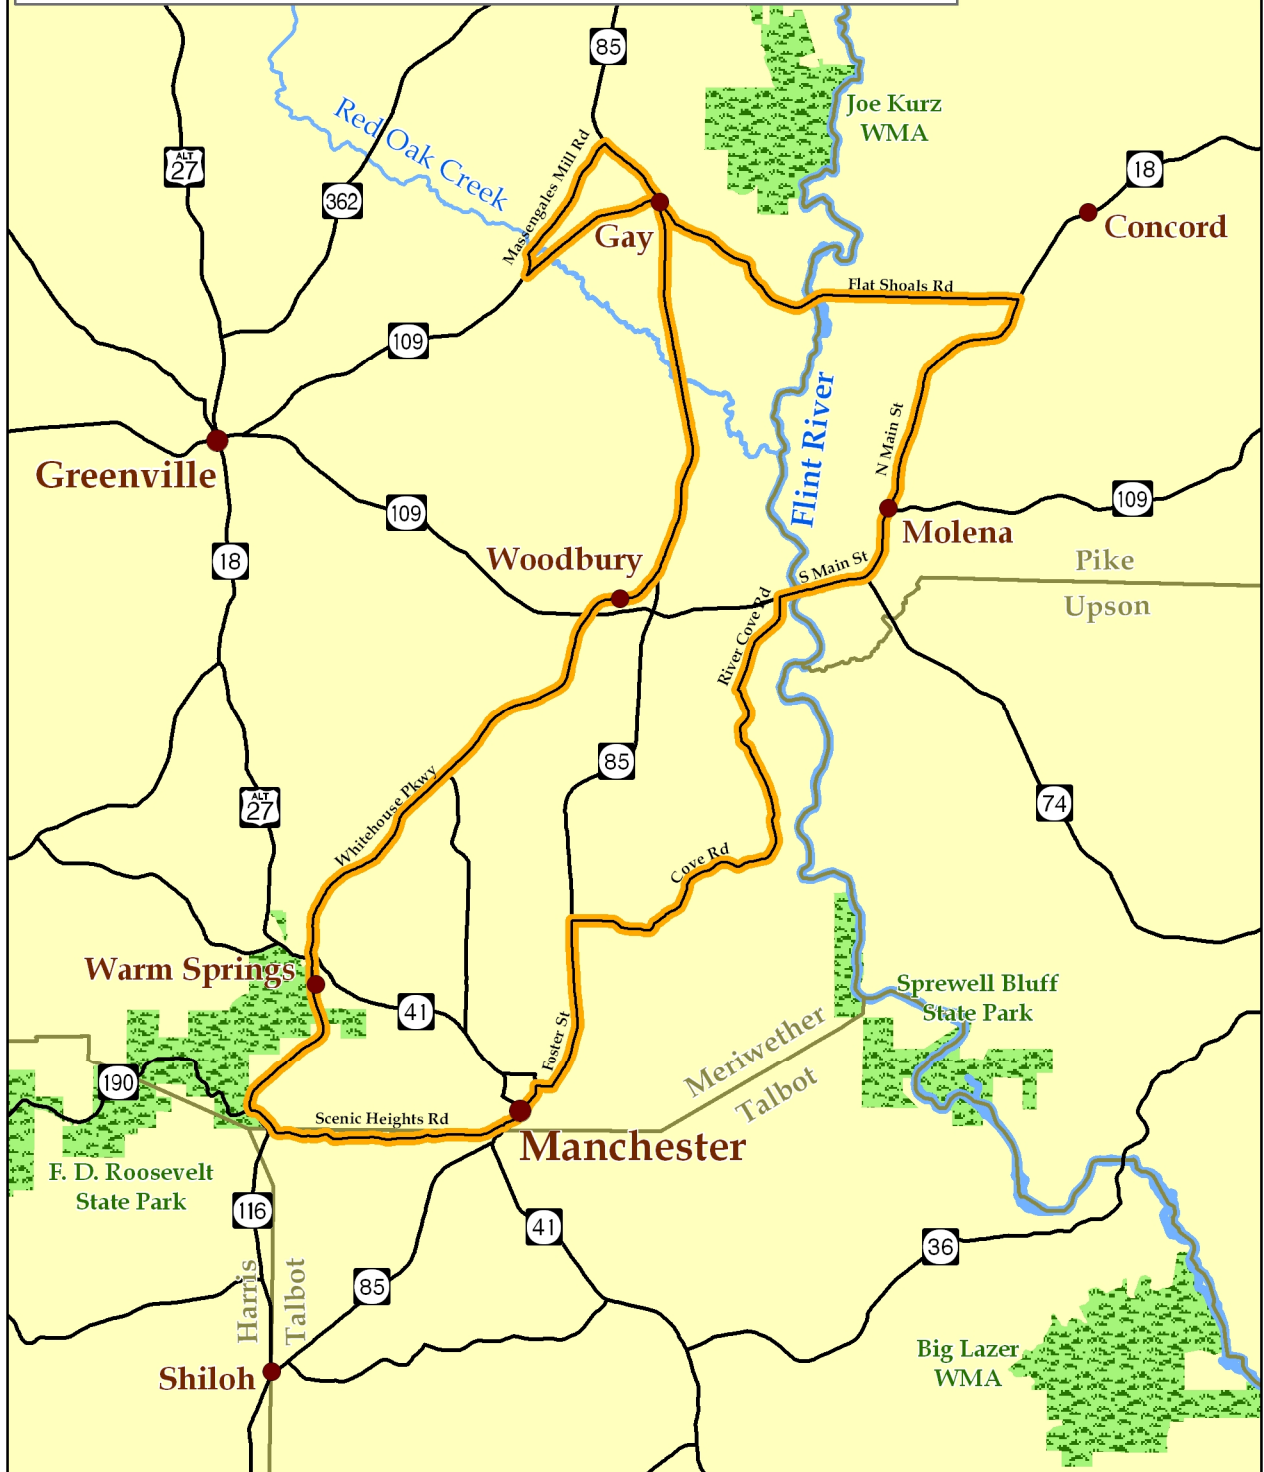

Meriwether-Pike Scenic Byway (55 Miles)

Georgia Department of Transportation
Office of Planning