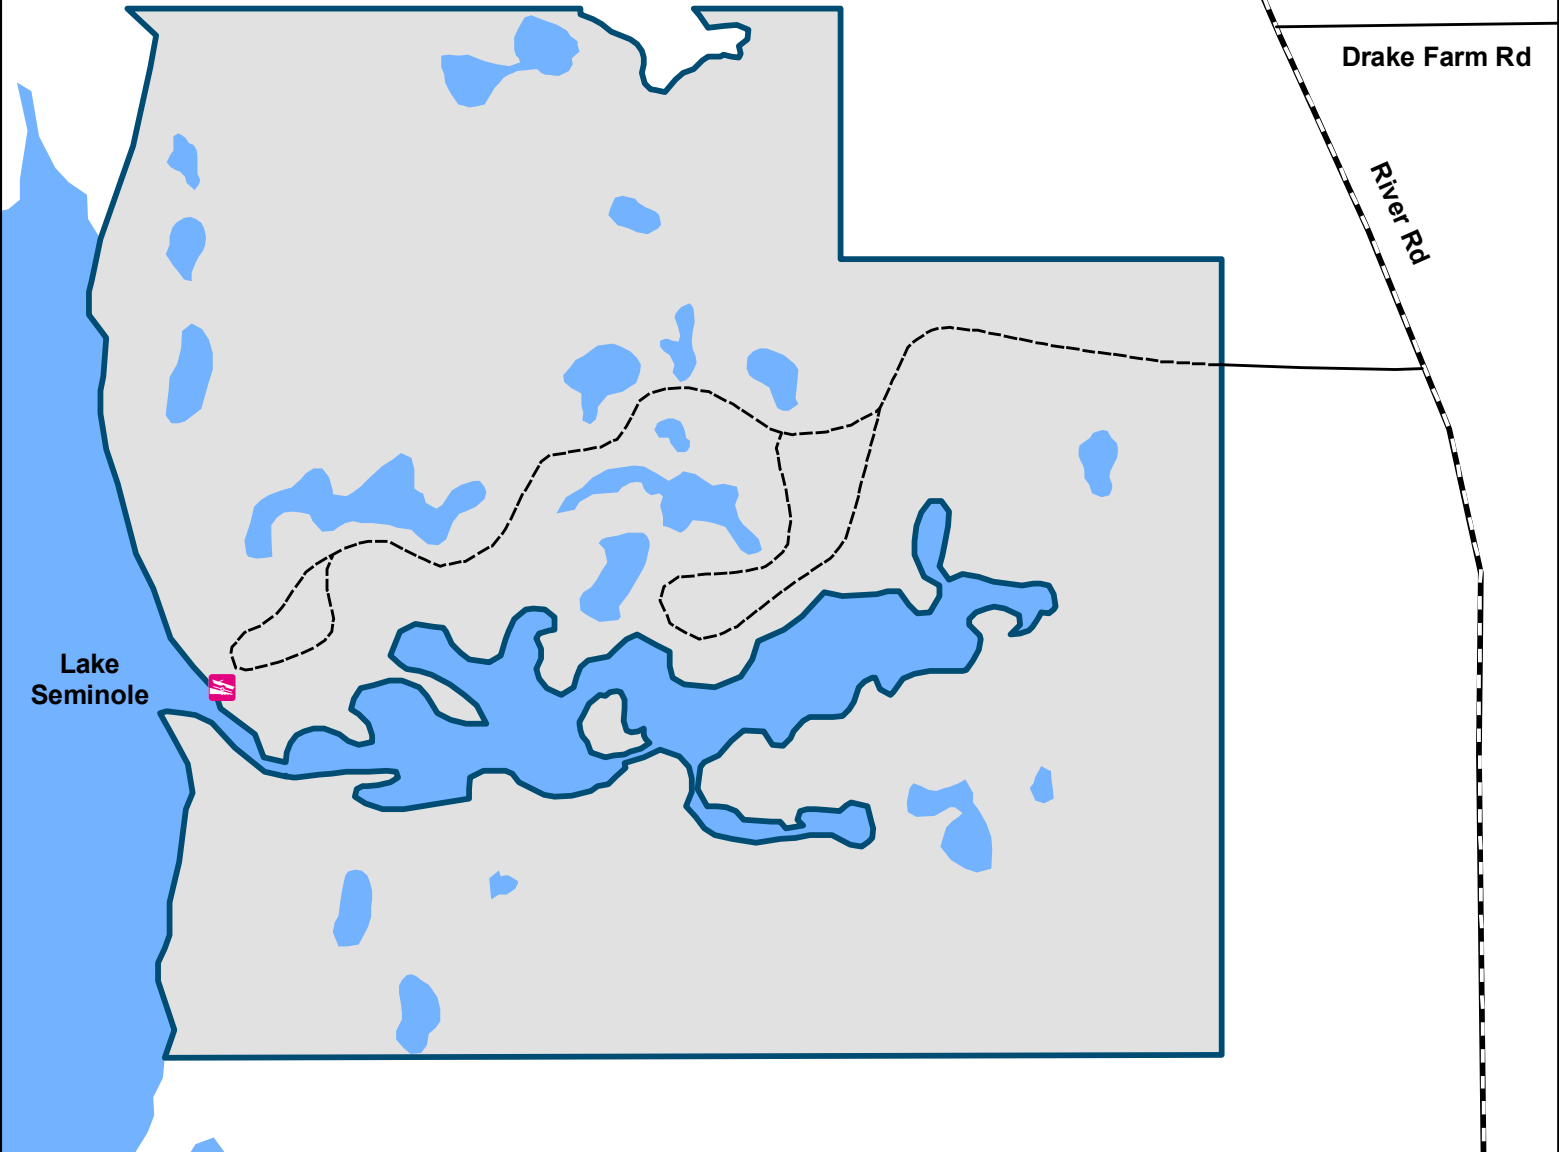

LAKE SEMINOLE WILDLIFE MANAGEMENT AREA

FAIRCHILD TRACT

Seminole County (335 Acres)

Lake Seminole

Drake Farm Rd

River Rd

 **GEORGIA**
DEPARTMENT OF NATURAL RESOURCES
WILDLIFE RESOURCES DIVISION

Revised 2011

For More Information
Contact: (229) 430-4254

	Boat Ramp
	WMA Road
	Dirt Road
	Paved Road
	Pond
	WMA Boundary