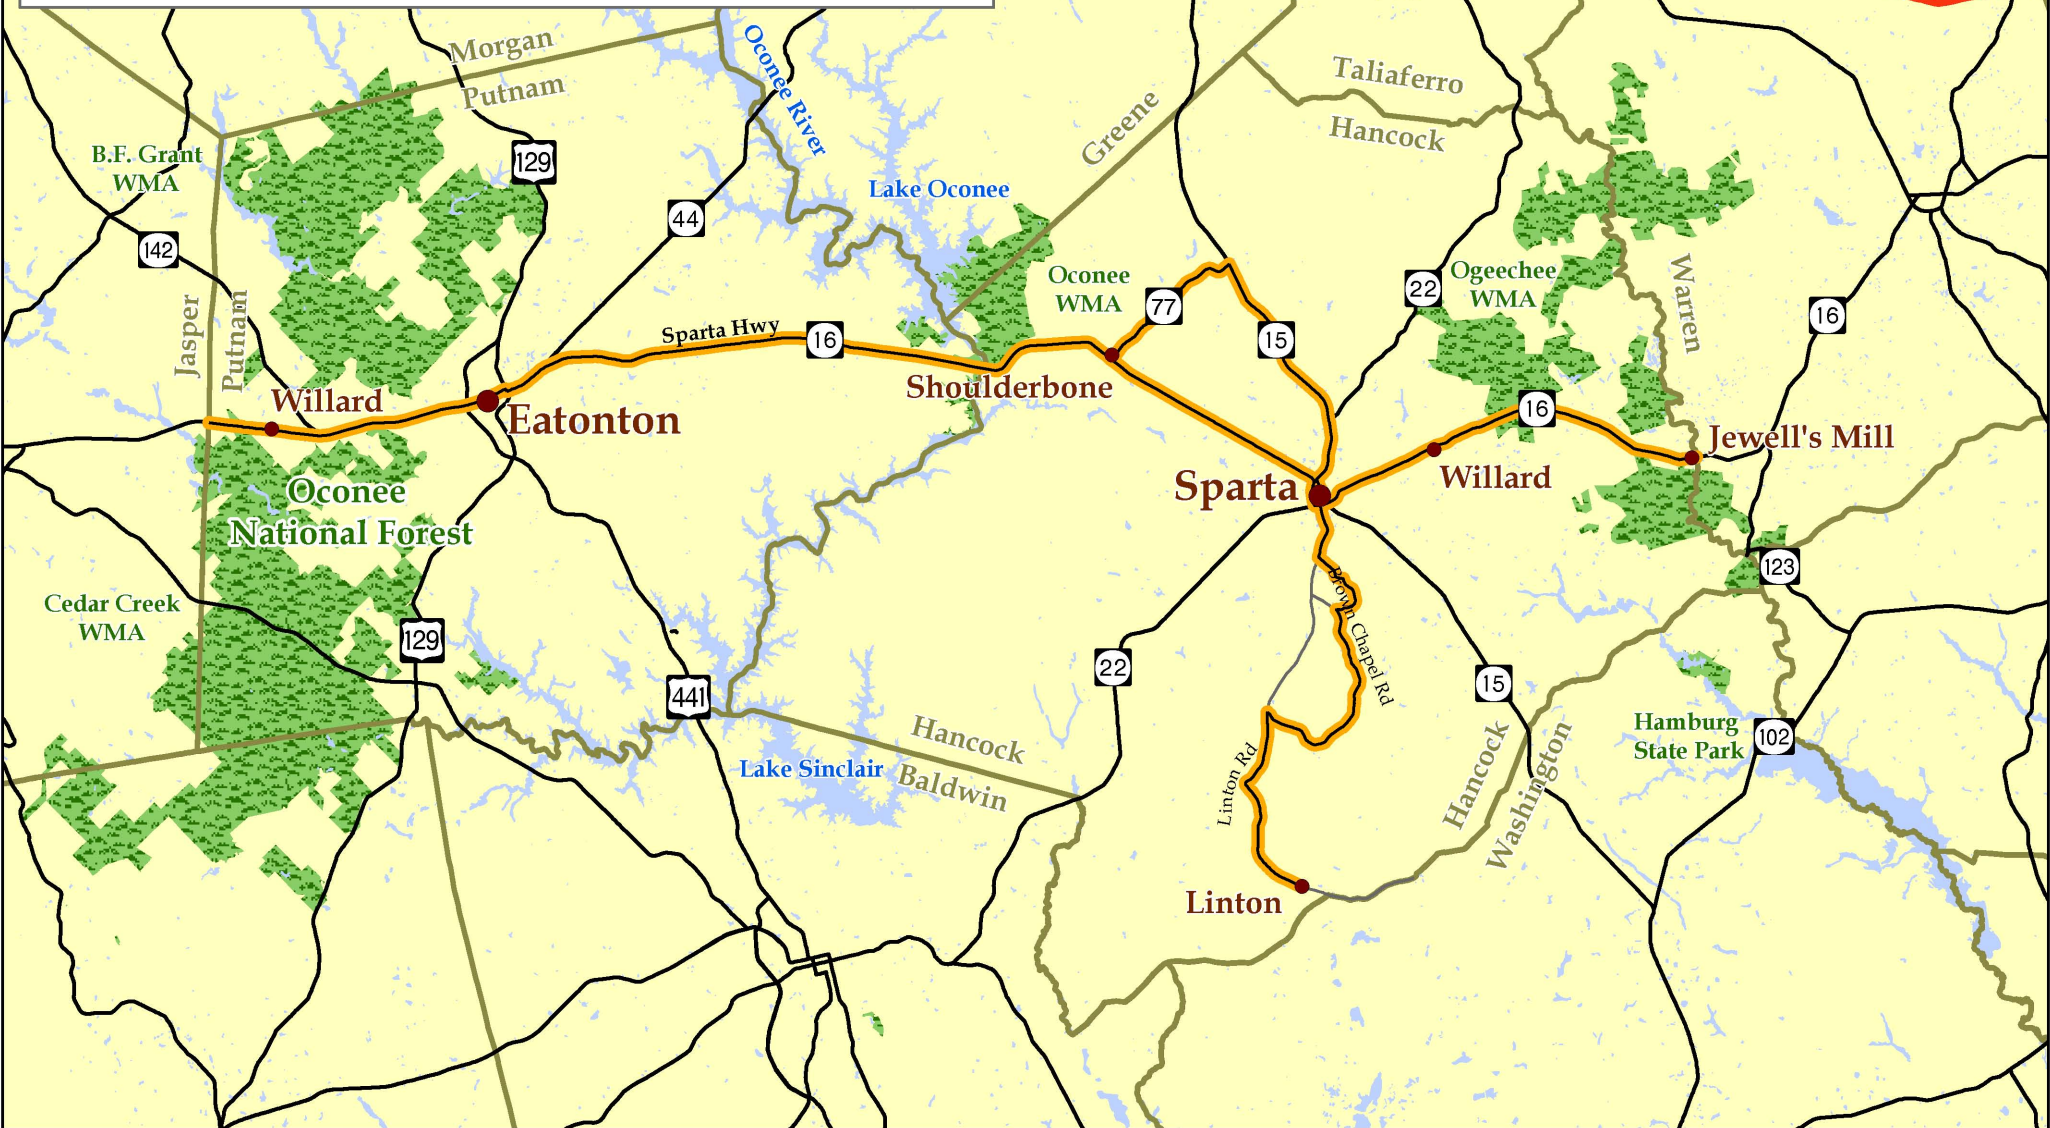

Historic Piedmont Scenic Byway

(85 Miles)

Georgia Department of Transportation
Office of Planning