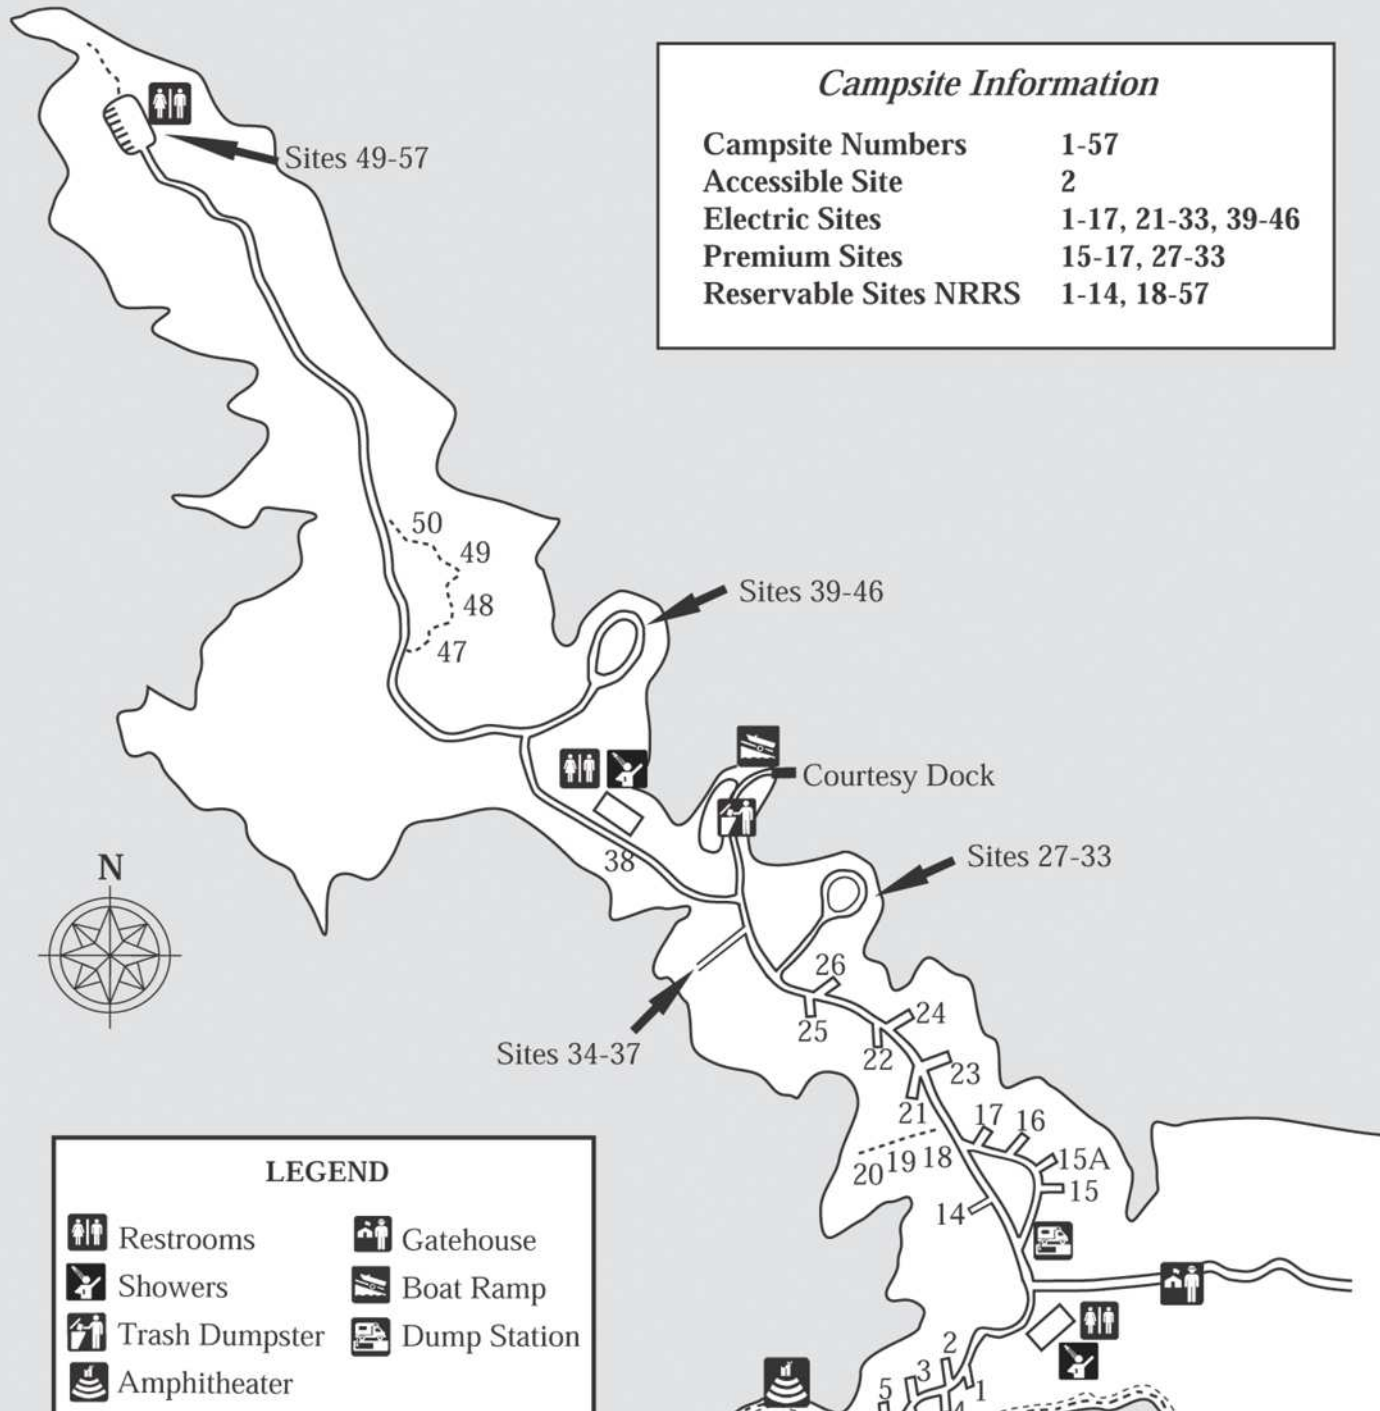

Campground

LEGEND

- | | |
|----------------|--------------|
| Restrooms | Gatehouse |
| Showers | Boat Ramp |
| Trash Dumpster | Dump Station |
| Amphitheater | |