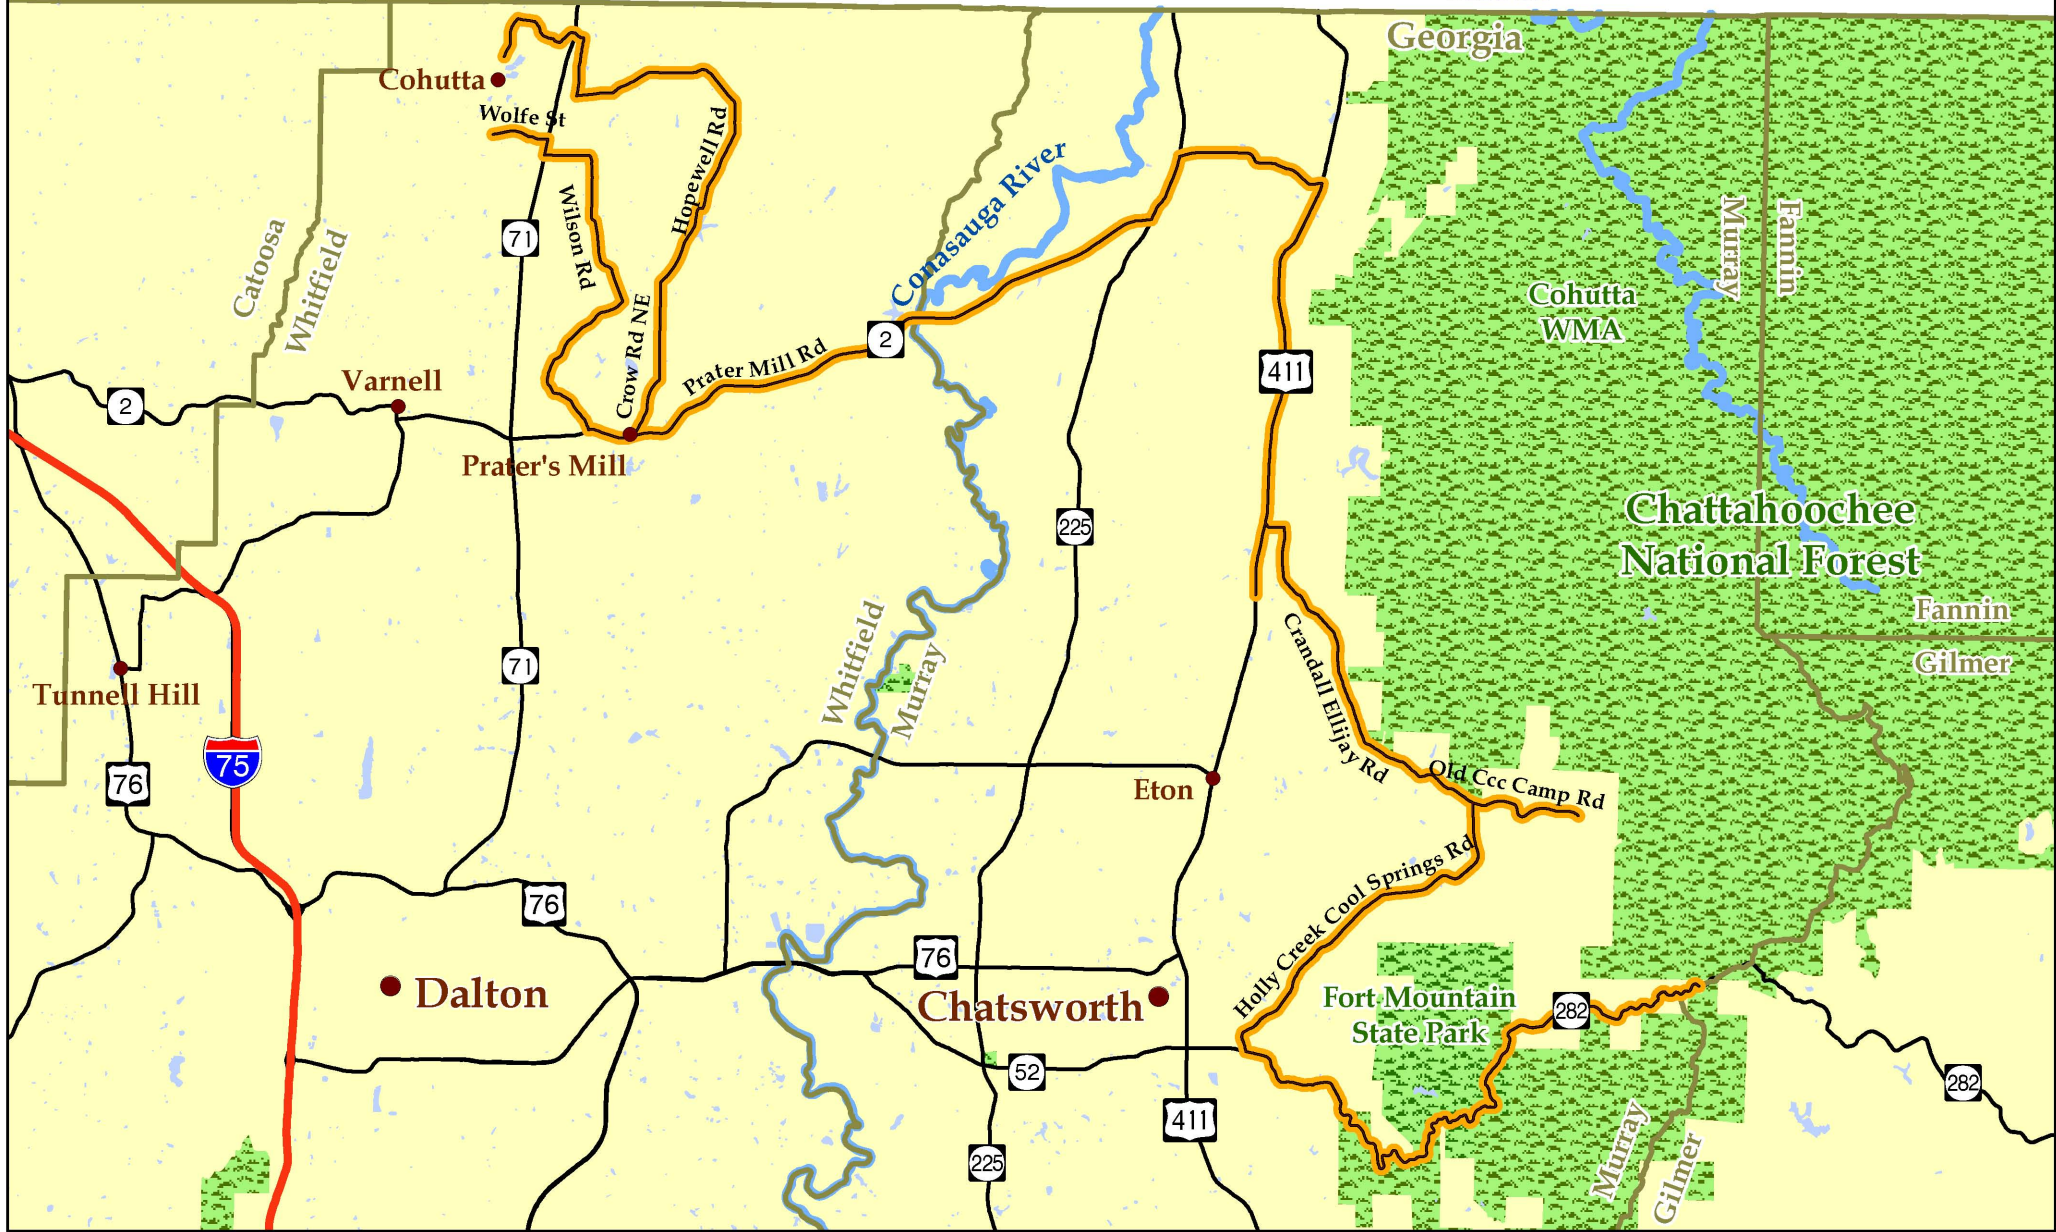

Cohutta-Chattahoochee Scenic Byway (54 Miles)

Georgia Department of Transportation
Office of Planning