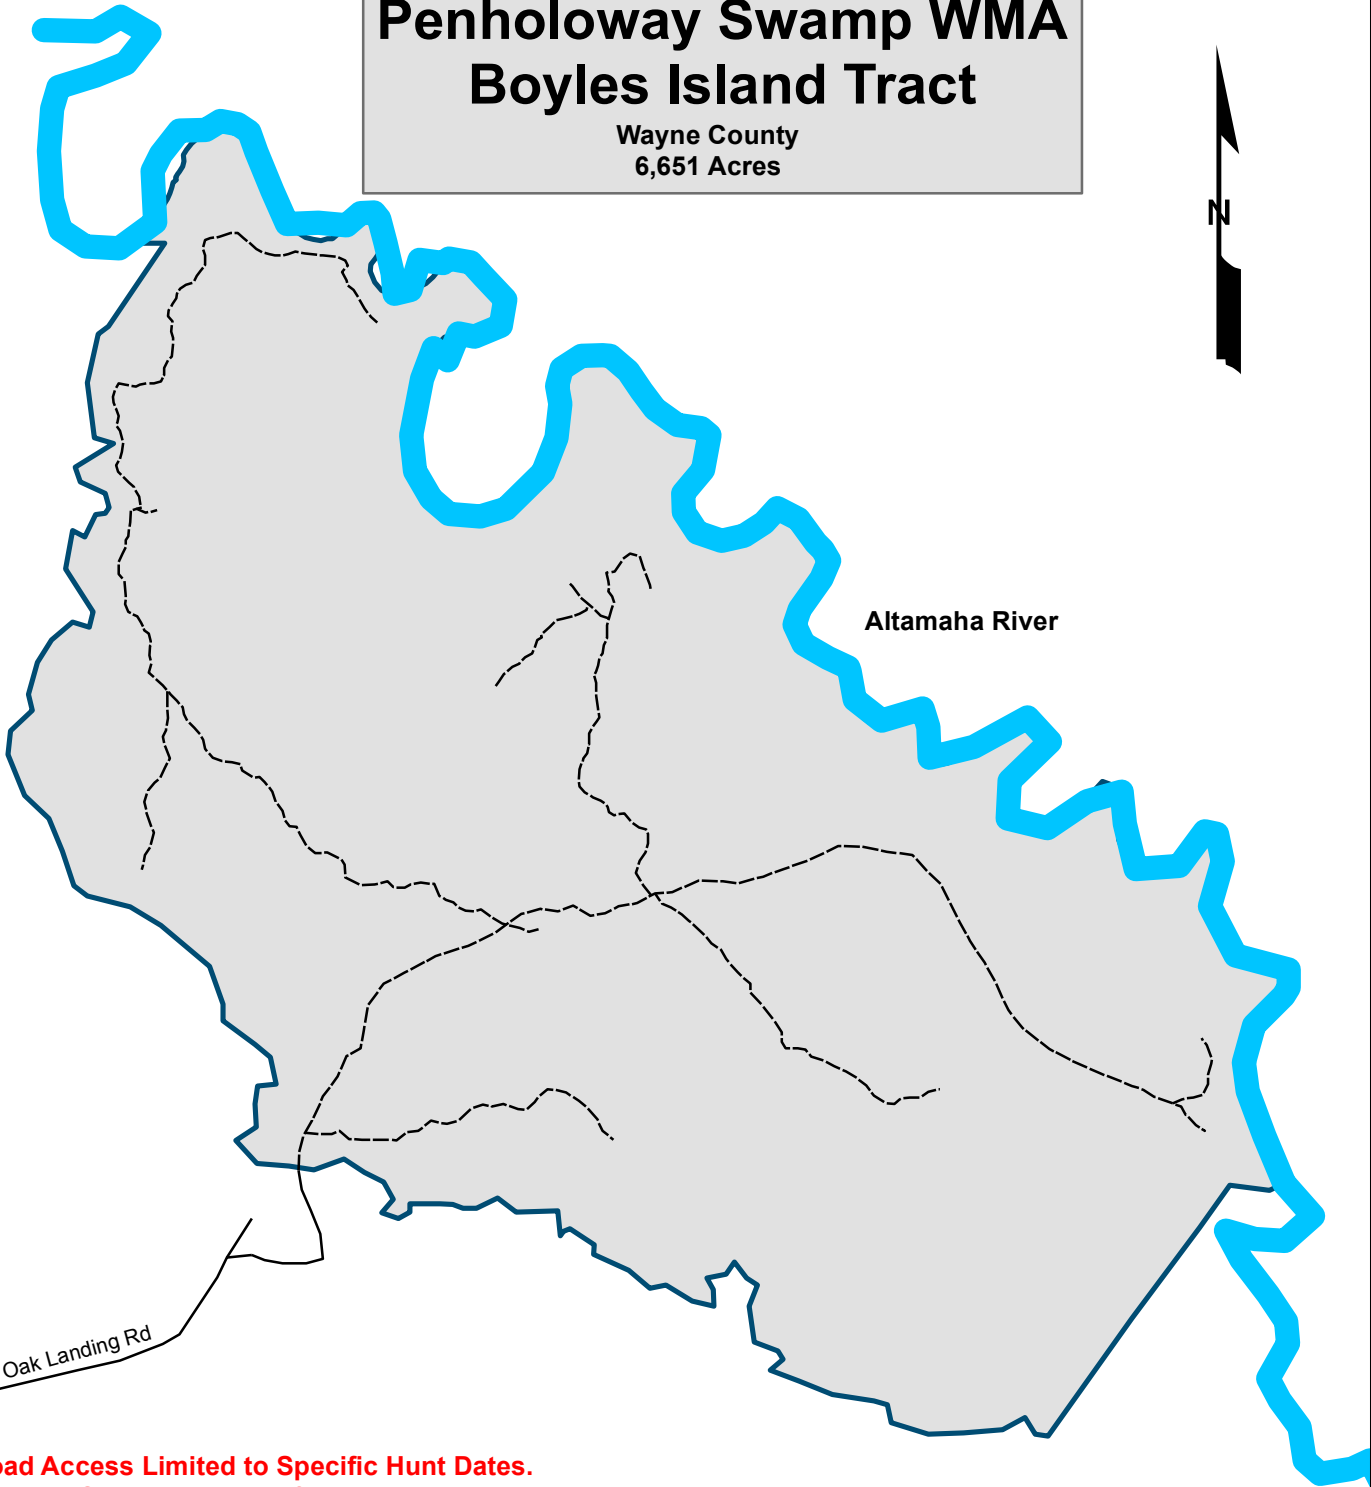

# Penholoway Swamp WMA Boyles Island Tract

Wayne County  
6,651 Acres

**Road Access Limited to Specific Hunt Dates.  
See Regulations for Details**

### Legend

- Paved Road
- County Roads
- Altamaha River
- Limited Access Roads
- WMA Boundary

Revised 2013

For More Information Call  
(912)262-3173

HWY 341

GARDI